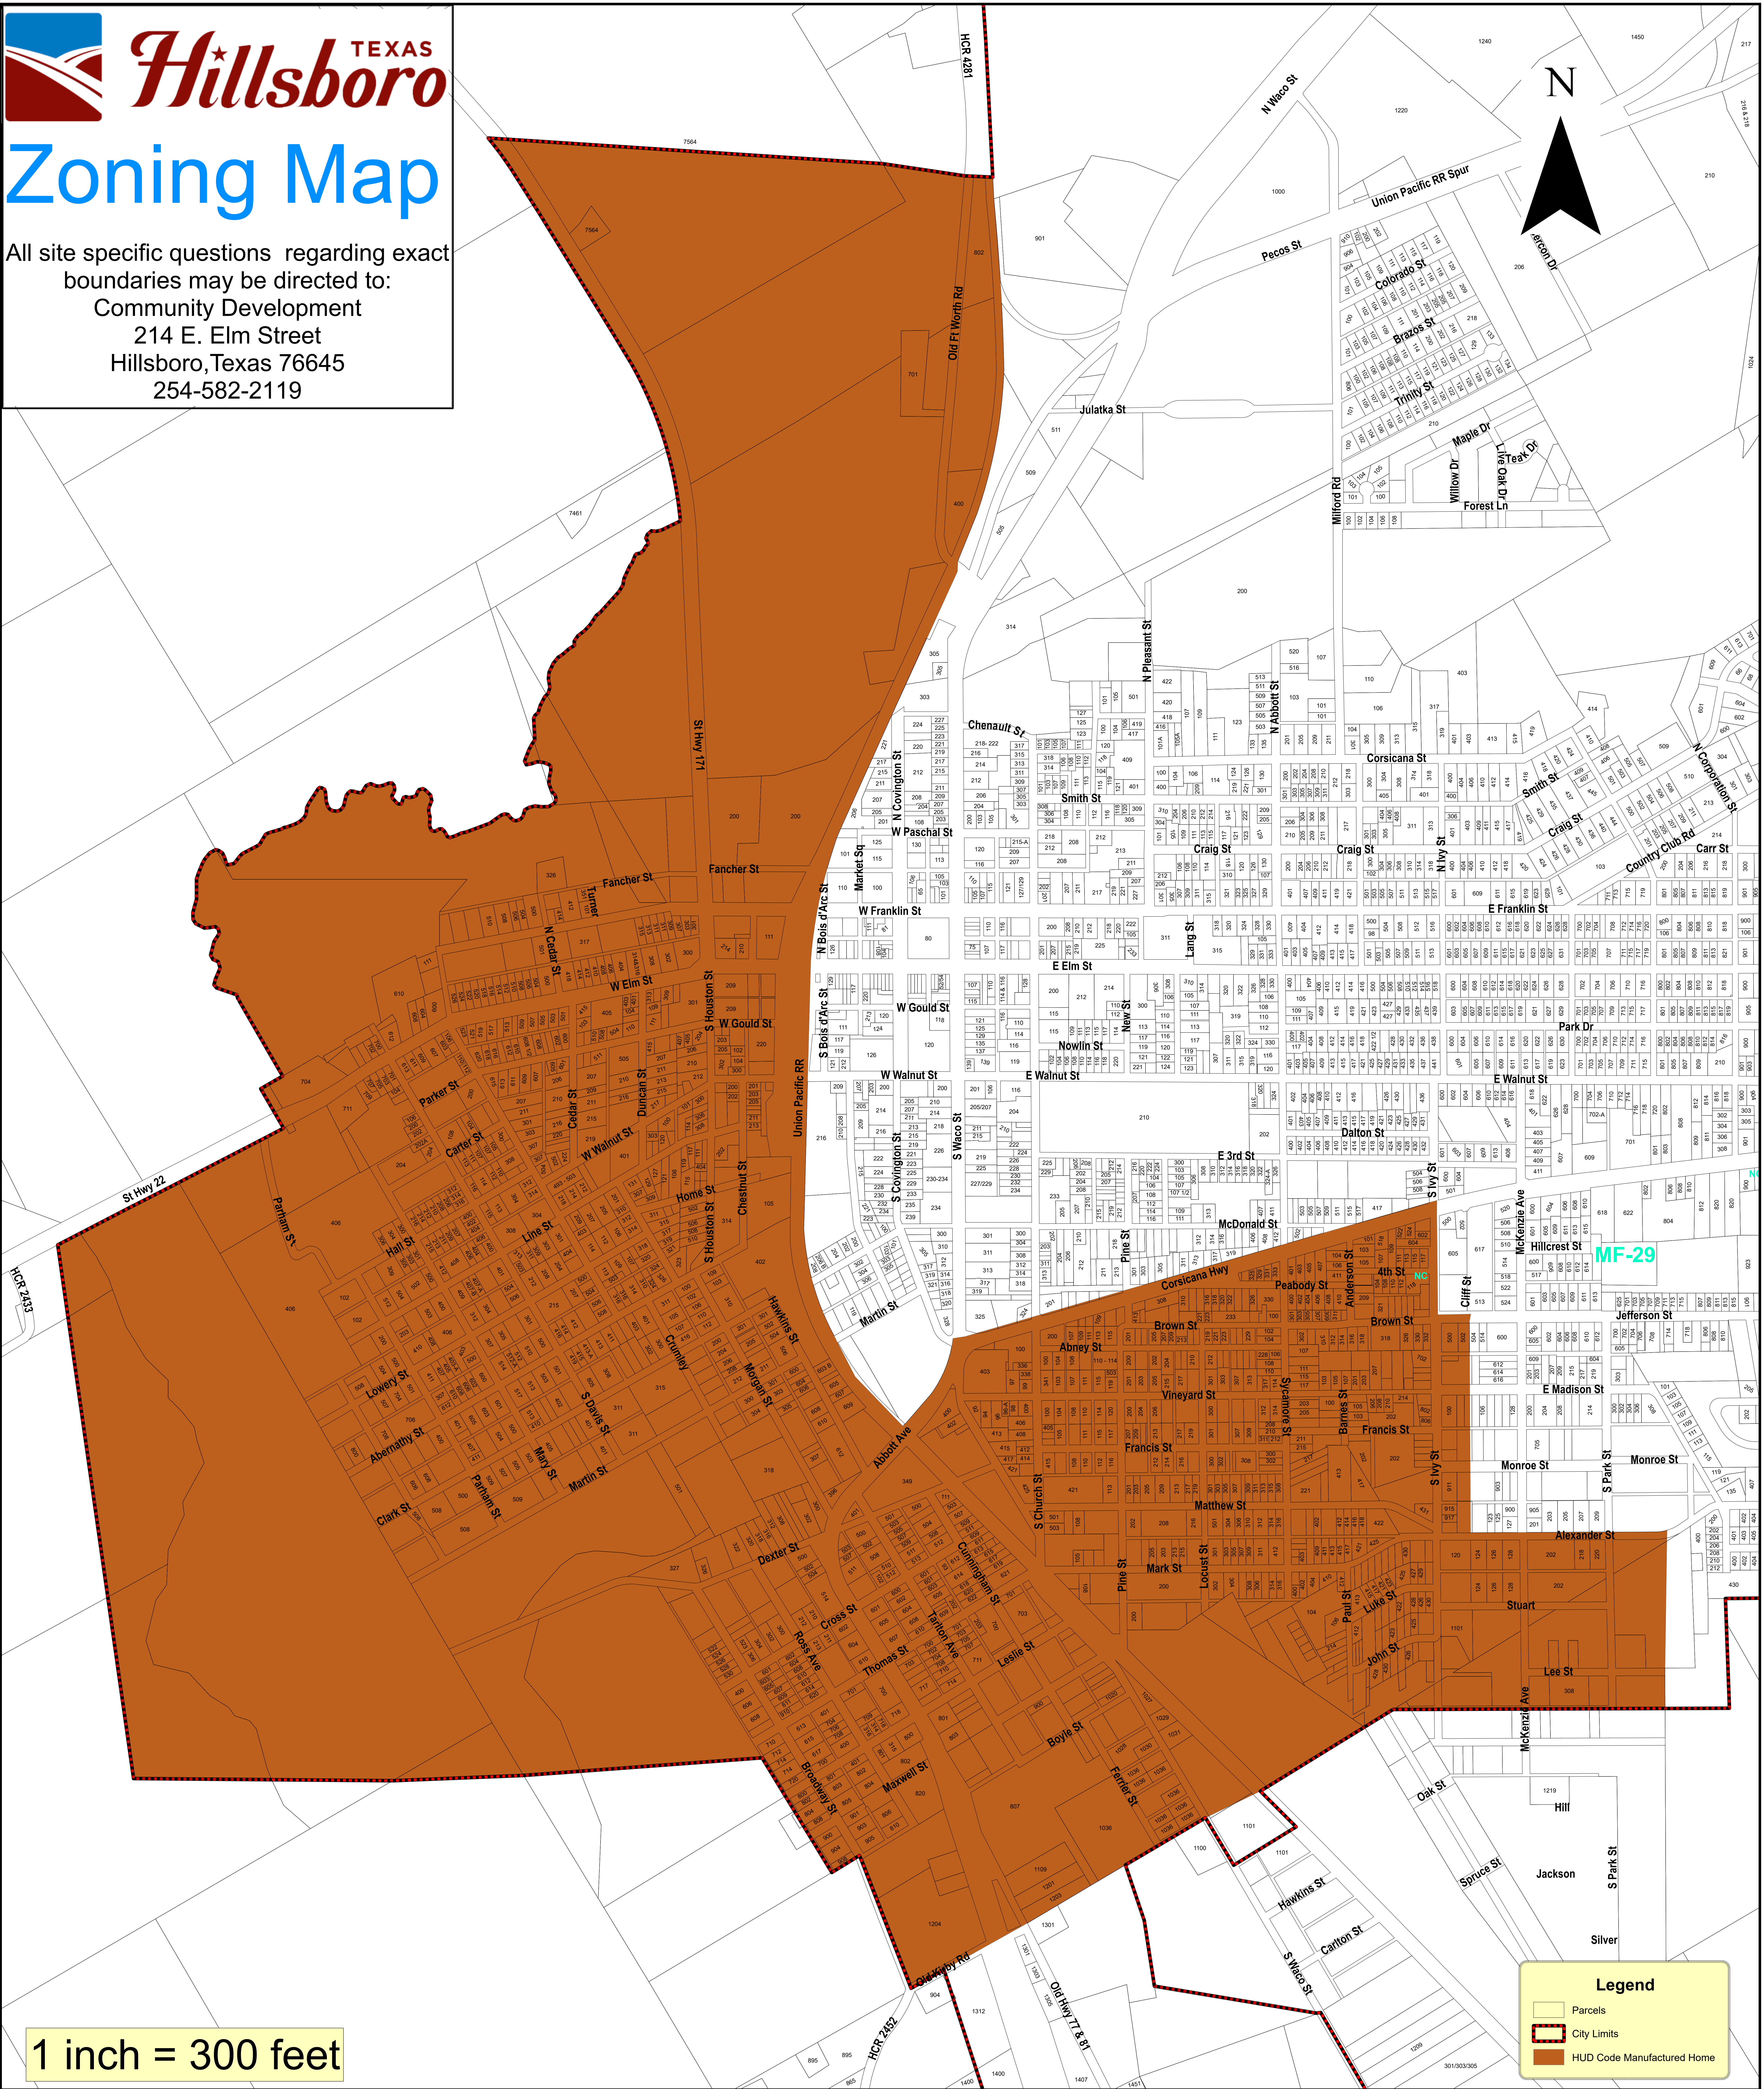

Hillsboro TEXAS

Zoning Map

All site specific questions regarding exact boundaries may be directed to:
 Community Development
 214 E. Elm Street
 Hillsboro, Texas 76645
 254-582-2119

1 inch = 300 feet

Legend

-  Parcels
-  City Limits
-  HUD Code Manufactured Home