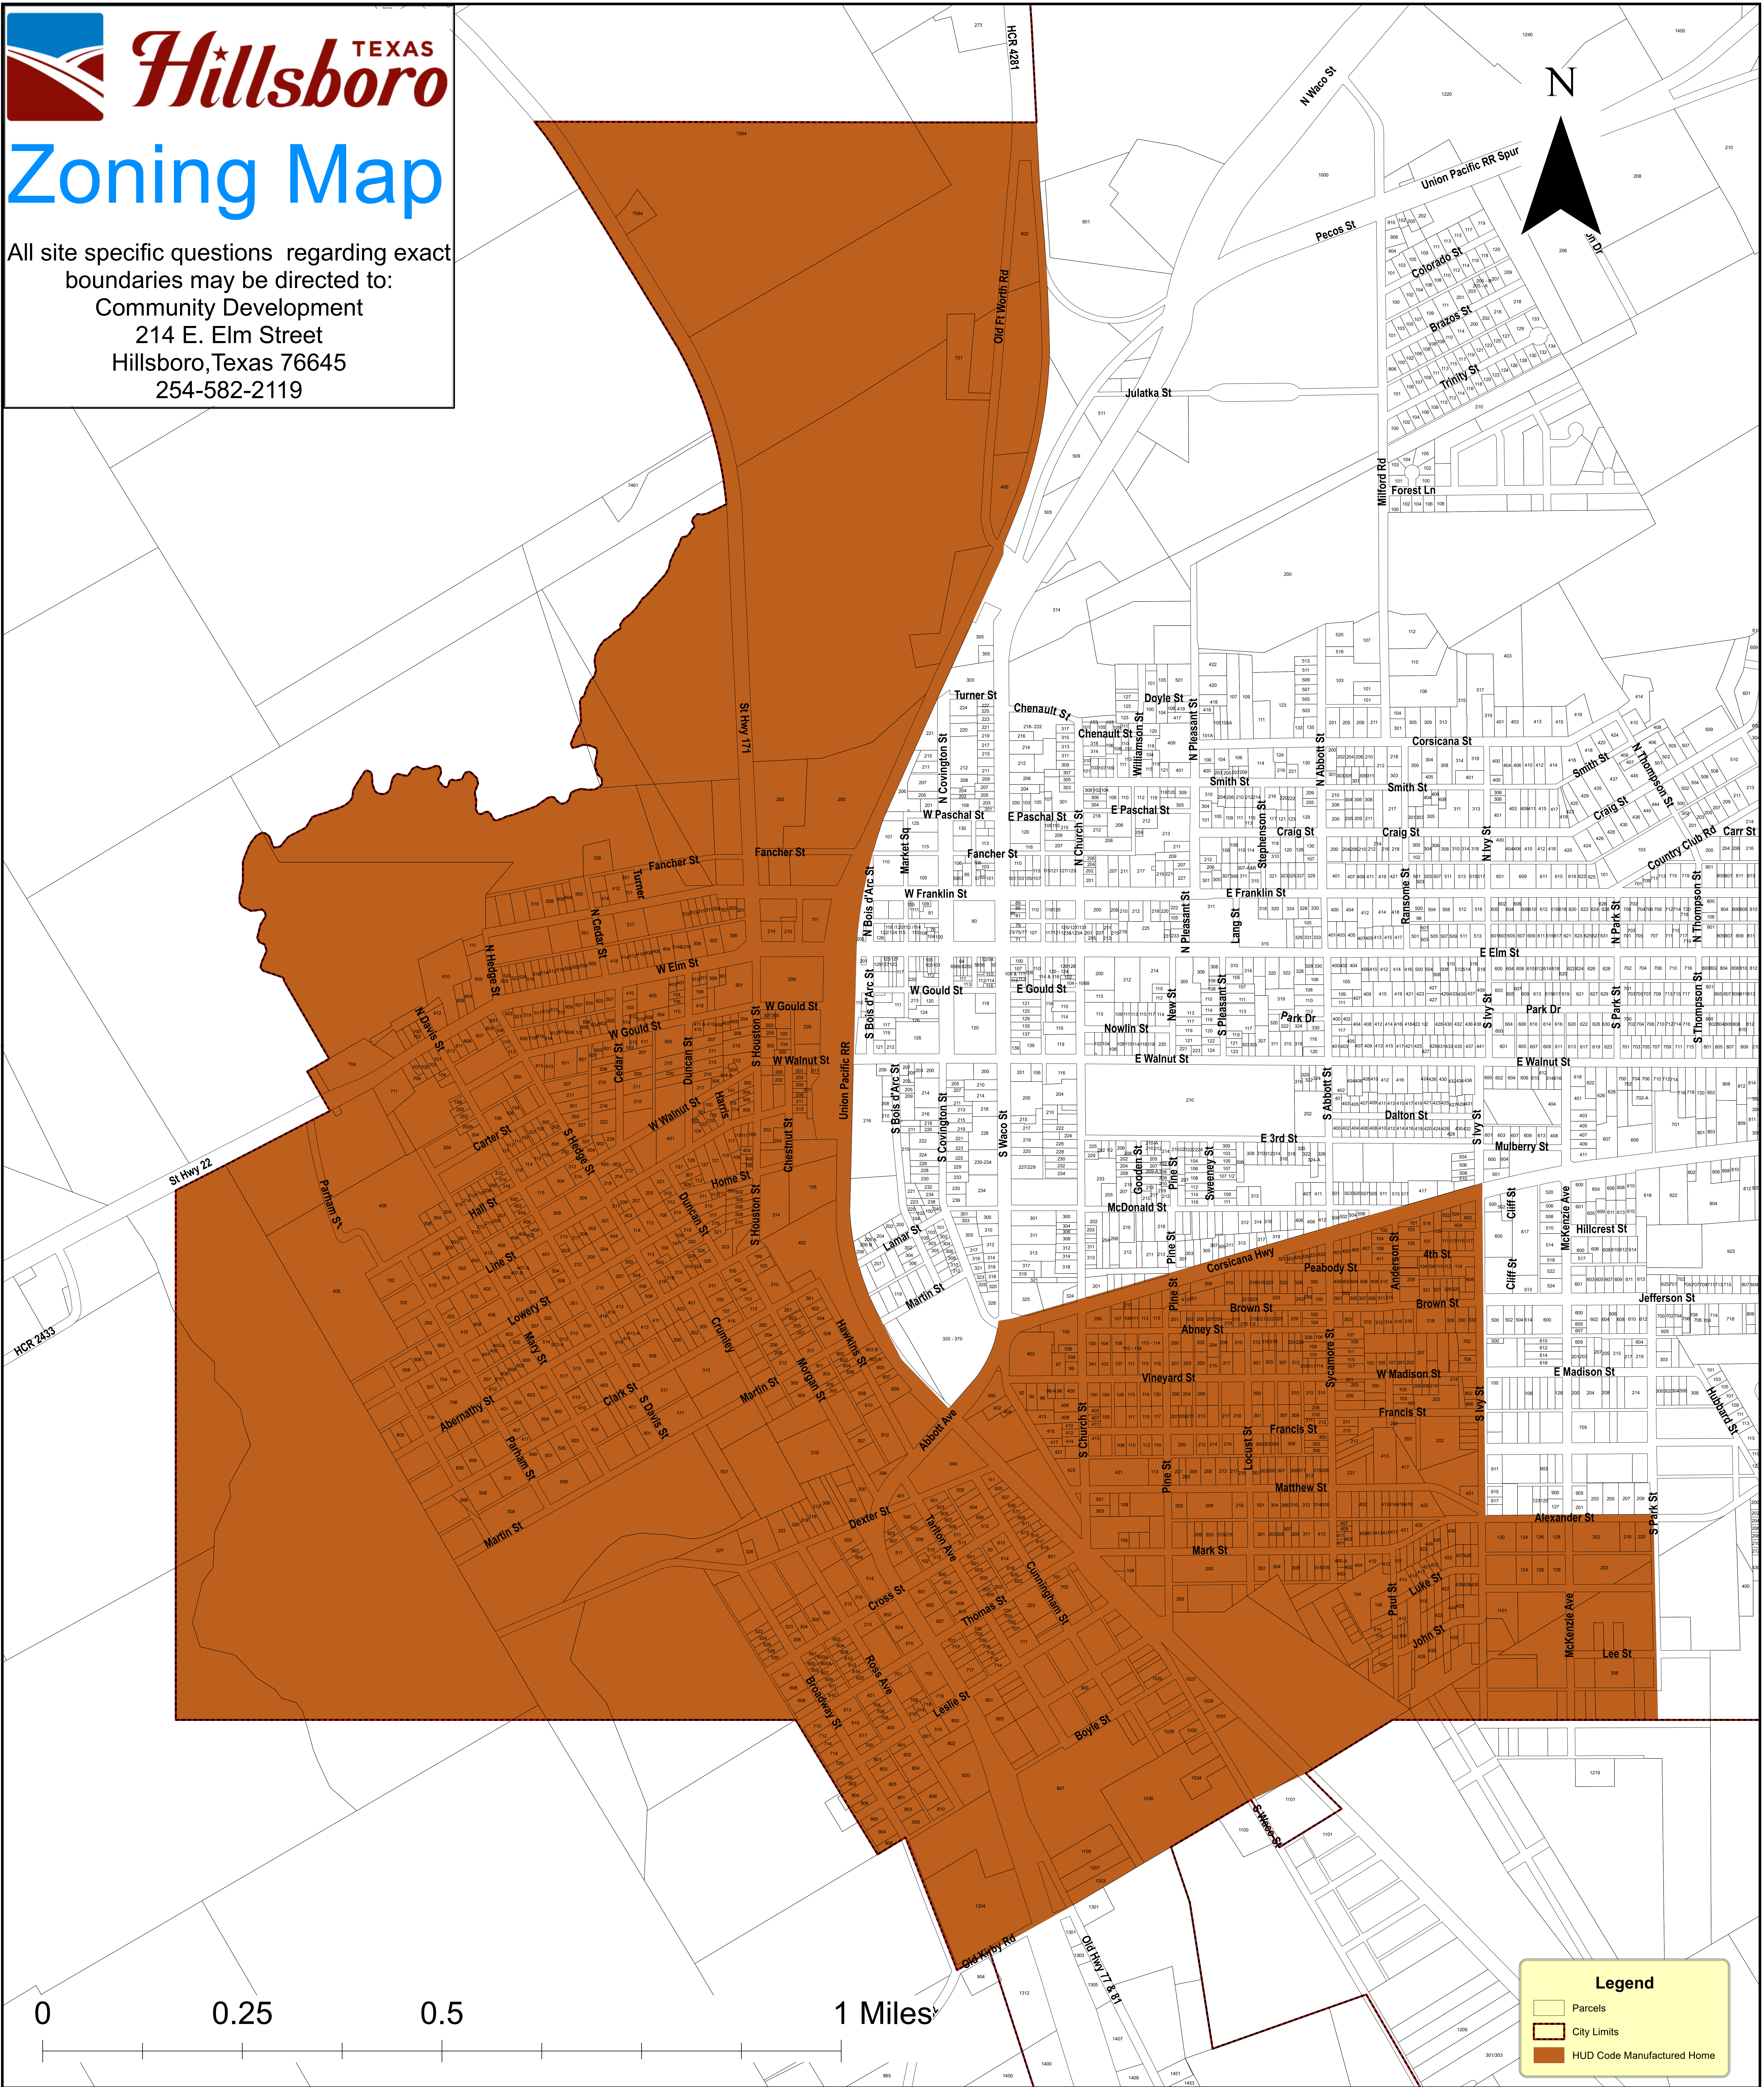

Hillsboro TEXAS

Zoning Map

All site specific questions regarding exact boundaries may be directed to:
 Community Development
 214 E. Elm Street
 Hillsboro, Texas 76645
 254-582-2119

Legend

-  Parcels
-  City Limits
-  HUD Code Manufactured Home